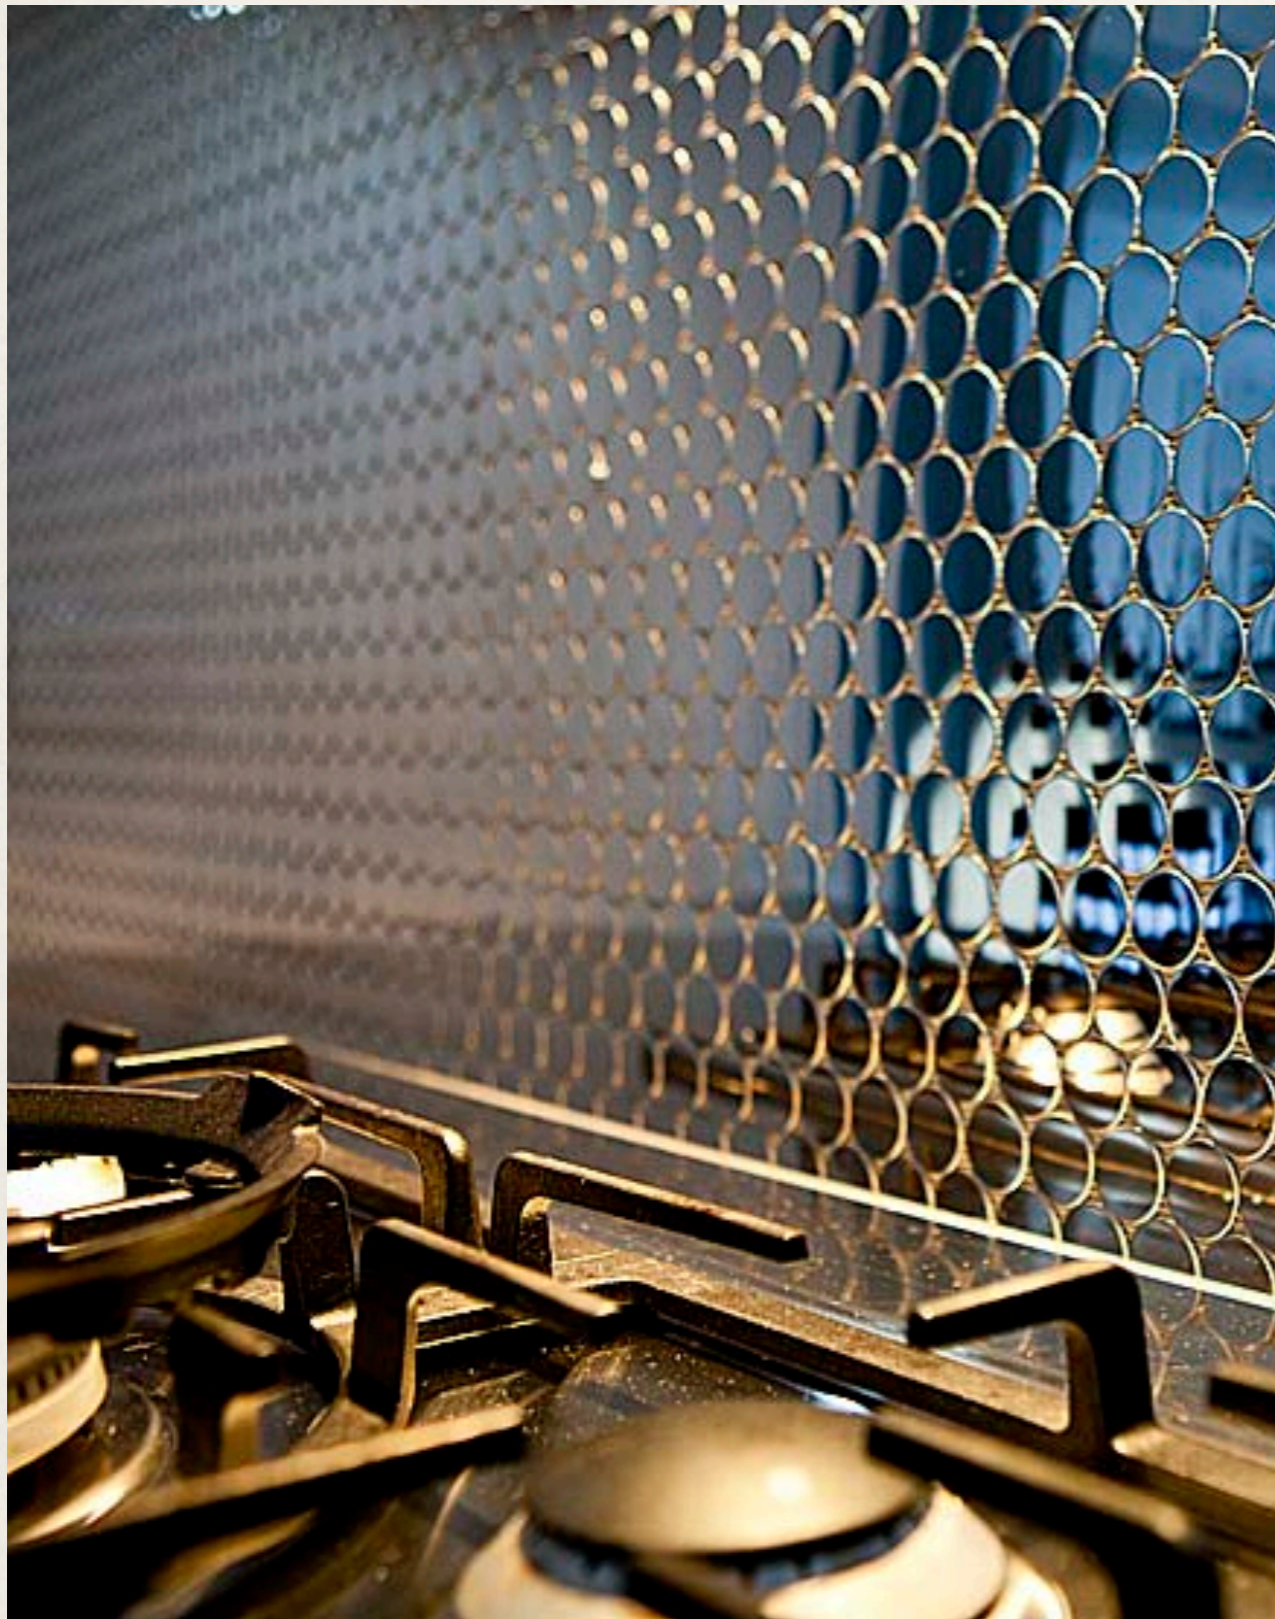

SS Mosaic- Mosaics created with stainless steel, copper or bronze

---